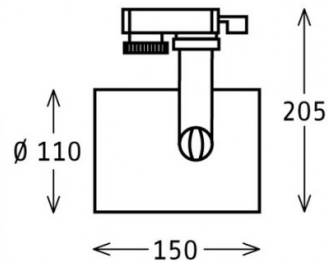

TOR 11.7502

Series Torpedo

surface-mounted spotlight

General

Compact, powerful light – clear, distinctive design. Torpedo Spotlights for contact tracks are of superior quality and timeless in design. All variations of Torpedo include the latest lighting and optimised reflector technique. The housing is made of highgrade aluminium.

Technical data

luminaire rotatable and pivotable, suitable for parabolic lamps, easy relamping, housing made from aluminium

Protection class I, IP20

Lamp / Socket

75 W QPAR30/E27

System power: 75 VA

Colour

silver, black, white

Power supply

no ballast required 3-phase adapter for contact tracks

Supply voltage: 230 V / 50 Hz

Dimensions

Length: 150 mm

Width: 110 mm

Height: 170 mm

Diameter of light head: 110 mm

Weight ca. 1.31 kg