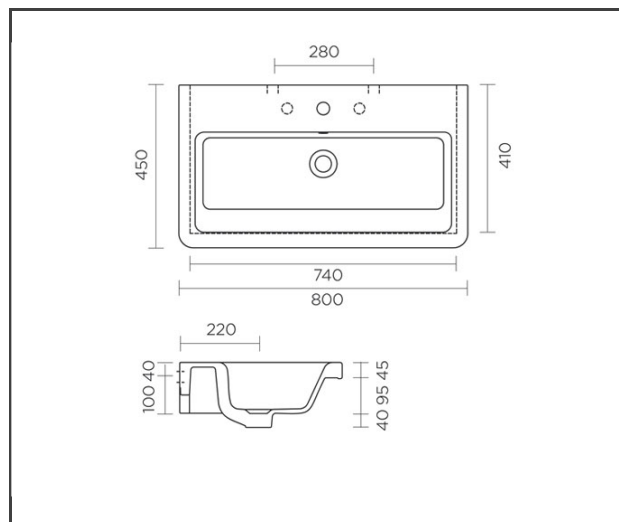

rogerseller

Rogerseller Catalano Polis 80 Wash Basin 1 Tap Hole

ROGERSEL4511

800x450x140mm

1 tap hole

White

Disclaimer: All dimensions are approximate. The installer should check the product and confirm the dimensions before installation. Manufacturers also provide limited warranties on this product. Details of the warranty on this product can be obtained from our sales staff.